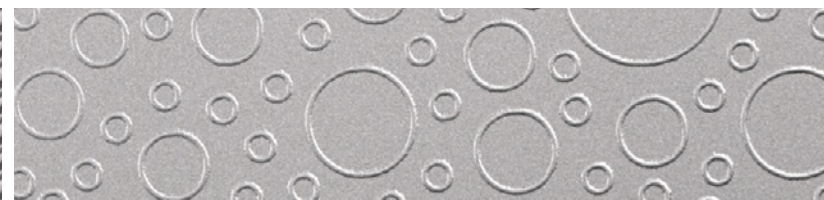

MirroFlex™ ReNu is our Mini Structures decorative thermoplastic, precisely cut to fit most standard (3" on center) slatwall. Supplied in 4 foot long strips with a pressure sensitive adhesive backing for DIY installation. Cover existing slatwall without closing store or removing slatwall. Cover entire walls or just sections to substantially enhance the look & décor.

Features:

- Contemporary embossed designs & colors
- Super Fast Installation-one person can cover a 4' x '8 slatwall section in about ½ hour
- High Impact & Scratch Resistant
- UPS Shippable
- Made with pride in the USA
- In stock program for immediate shipment
- Custom designs and color options - visit our website at www.mirroflex.com/slatwall

As simple as ...

Stock Designs

Triple Tread Plate

Curves

Wave

Circles

Stock Colors

Argent Silver